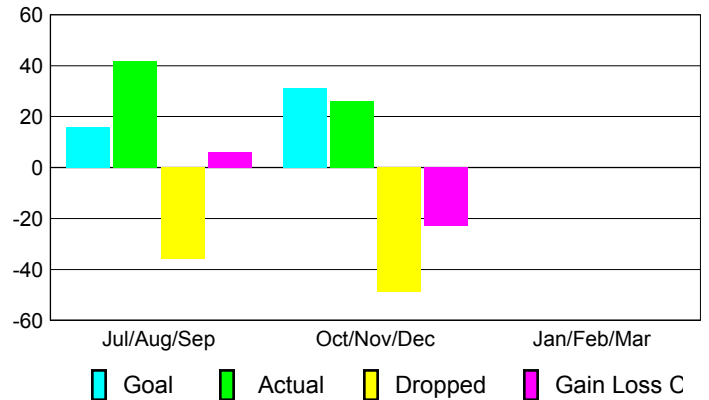

### YTD Status Quo Clubs 2012-2013

Status Quo Clubs Compared to Status Quo Members

## MEMBERSHIP

**Membership Results**  
2012-2013

**Membership**  
2011-2012

Month	Net Memb Goal	Actual New Memb	Actual Dropped Memb	Gain/Loss of Memb	Gain/Loss of Memb
Jul/Aug/Sep	16	42	-36	6	11
Oct/Nov/Dec	31	26	-49	-23	74
Jan/Feb/Mar	0				12
<b>Totals</b>	<b>47</b>	<b>68</b>	<b>-85</b>	<b>-17</b>	<b>97</b>

### Membership Results 2012-2013

Goal, New, Dropped, Gain/Loss

### Comparison of Membership Gain/Loss

Current Year Compared to the Previous Year