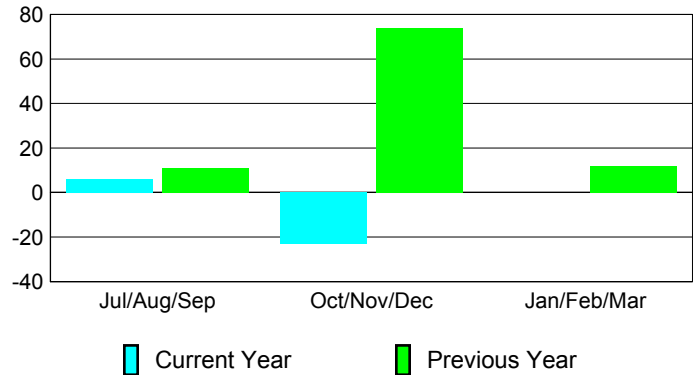

Gender Comparison 2012-2013

Jul/Aug/Sep

Oct/Nov/Dec

Jan/Feb/Mar

Male

Female