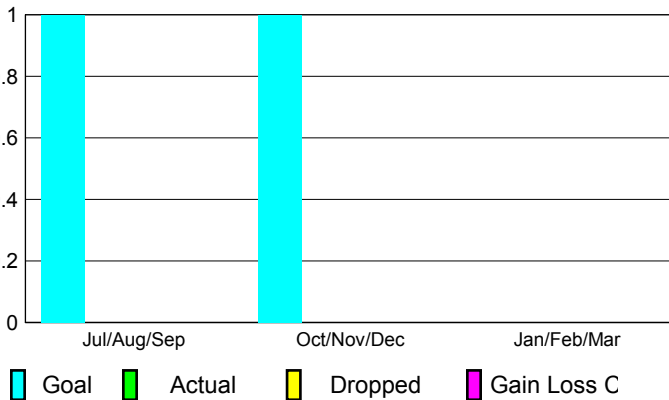

## CLUBS

**Club Results**  
2012-2013

**Clubs**  
2011-2012

Month	New Club Goal	Actual New Clubs	Actual Dropped Clubs	Gain/Loss of Clubs	Gain/Loss of Clubs
Jul/Aug/Sep	1	0	0	0	0
Oct/Nov/Dec	1	0	0	0	1
Jan/Feb/Mar	0				2
<b>Totals</b>	<b>2</b>	<b>0</b>	<b>0</b>	<b>0</b>	<b>3</b>

### Club Results 2012-2013

Goal, New, Dropped, Gain/Loss